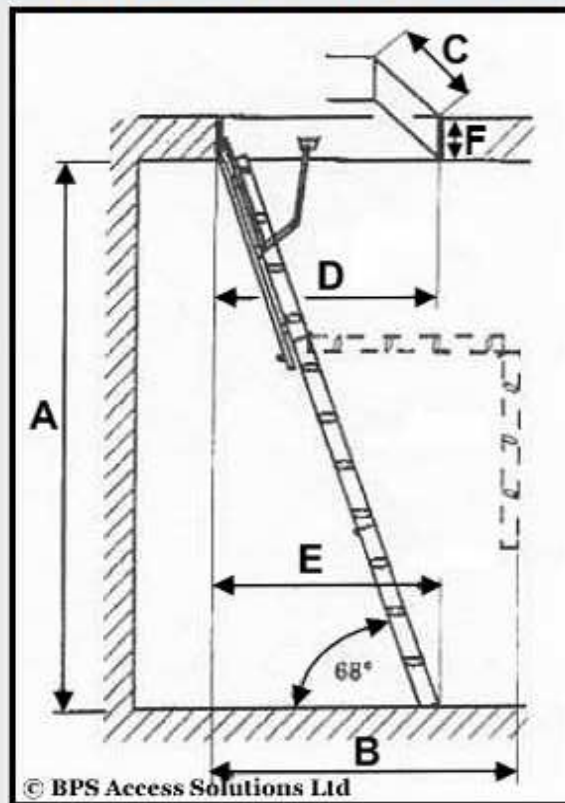

Timber Loft Ladder Dimensions

Timber Loft Ladder 1300 x 545 Dimensions

A	B	C	D	E	F
Max. 3200mm	1800mm	545mm	1300mm	1450mm	140mm

Timber Loft Ladder Dimensions

Timber Loft Ladder 1300 x 545 Dimensions

A	B	C	D	E	F
Max. 3200mm	1800mm	545mm	1300mm	1450mm	140mm