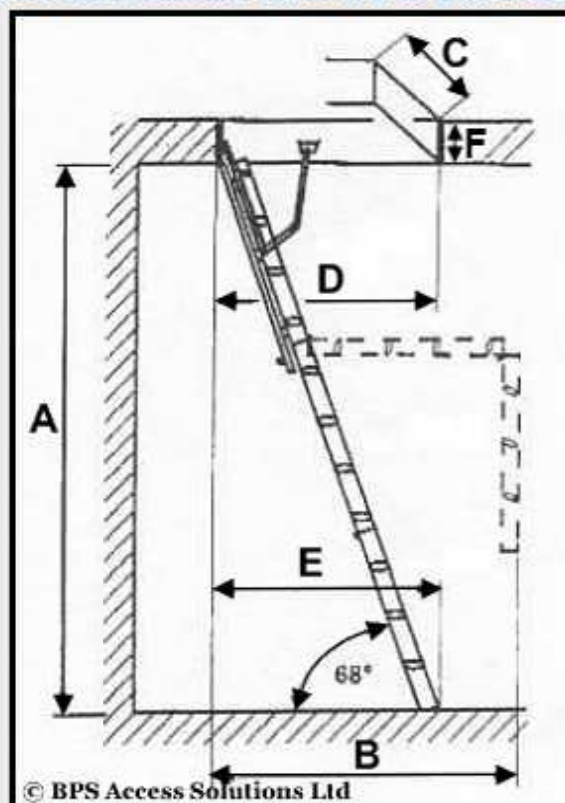

Timber Loft Ladder Dimensions

Timber Loft Ladder 1300 x 545 Dimensions

A	B	C	D	E	F
Max. 3200mm	1800mm	545mm	1300mm	1450mm	140mm

Timber Loft Ladder Dimensions

Timber Loft Ladder 1300 x 545 Dimensions

A	B	C	D	E	F
Max. 3200mm	1800mm	545mm	1300mm	1450mm	140mm