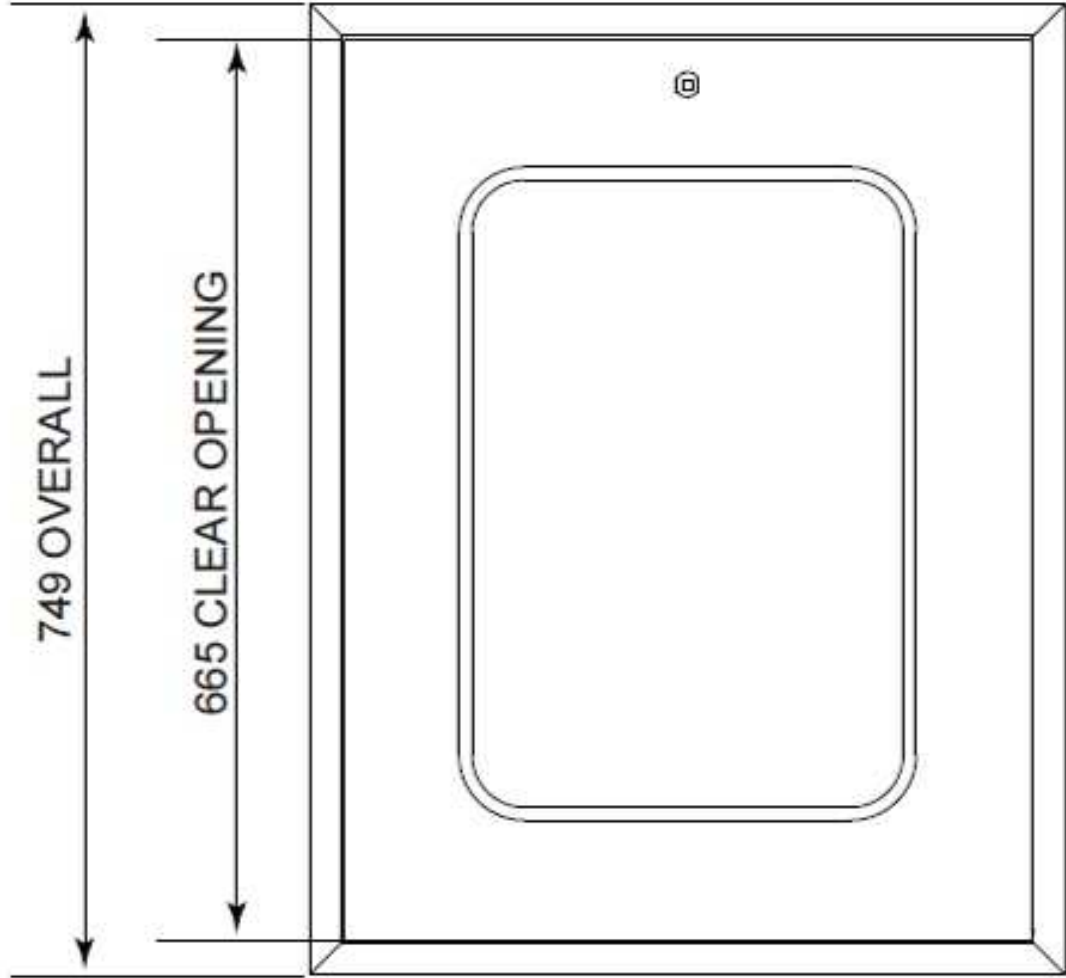

701 EXTERNAL FRAME
DIMENSION

749 OVERALL

665 CLEAR OPENING

521 CLEAR OPENING

584 OVERALL

536 EXTERNAL FRAME
DIMENSION