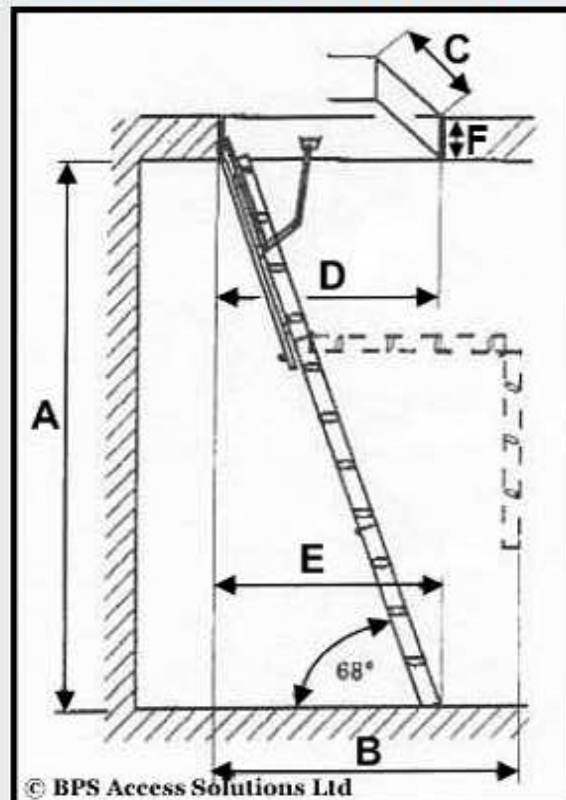

Timber Loft Ladder Dimensions

Grand Wooden Loft Ladder 1280 x 700 Dimensions

Timber Loft Ladder Dimension Image

A	B	C	D	E	F
Max. 2800mm	1700mm	700mm	1280mm	1430mm	140mm

Timber Loft Ladder Dimensions

Grand Wooden Loft Ladder 1380 x 700 Dimensions

A	B	C	D	E	F
Max. 3200mm	2000mm	700mm	1380mm	1530mm	140mm