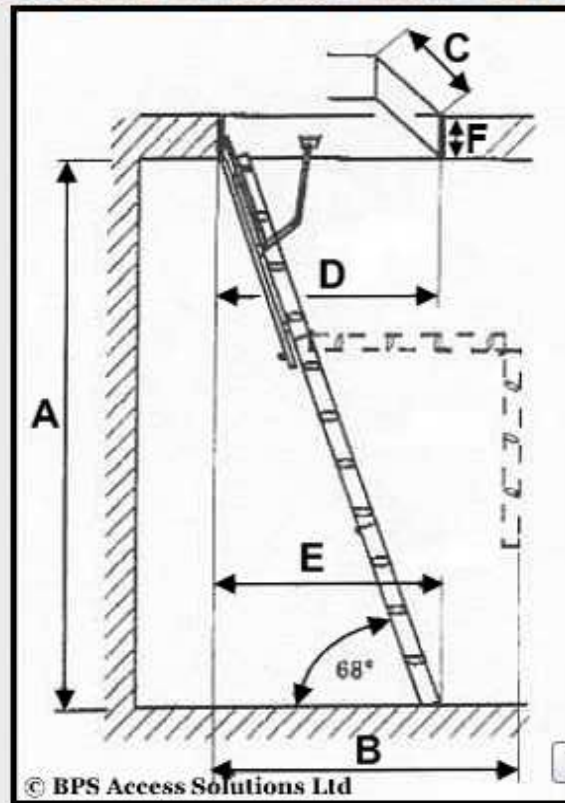

Timber Loft Ladder Dimensions

Grand Wooden Loft Ladder 1280 x 700 Dimensions

Timber Loft Ladder Dimension Image

A	B	C	D	E	F
Max. 2800mm	1700mm	700mm	1280mm	1430mm	140mm

Timber Loft Ladder Dimensions

Grand Wooden Loft Ladder 1380 x 700 Dimensions

A	B	C	D	E	F
Max. 3200mm	2000mm	700mm	1380mm	1530mm	140mm