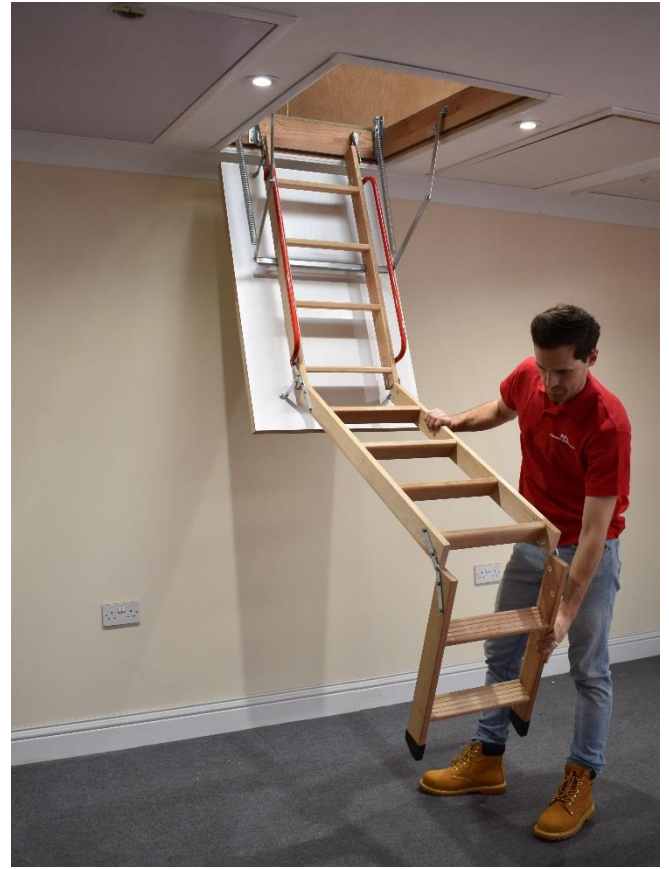

# Deluxe Wooden Loft Ladder

Deluxe Wooden Loft Ladder

Frame Size	1100x545mm	1100x700mm	1300x545mm	1300x700mm
Weight	27kg	30kg	32kg	35kg
Floor to Ceiling Height up to:	2.8m	2.8m	3.2m	3.2m
Internal Hatch Measurement	107cm x 51cm	107cm x 66cm	126cm x 51cm	126cm x 66cm
Ladder Length	3.0m	3.0m	3.48m	3.48m
Ladder Width	34cm	38cm	38cm	38cm
Tread Width	30cm	34cm	34cm	34cm
Tread Depth	7cm	7cm	8cm	8cm
Tread Thickness	2cm	2cm	2cm	2cm
Distance Between Rungs	25cm	25cm	29cm	29cm
Frame Thickness	2cm	2cm	2cm	2cm
Frame Depth	14cm	14cm	14cm	14cm
Clearance Above Hatch	37cm	37cm	25cm	25cm